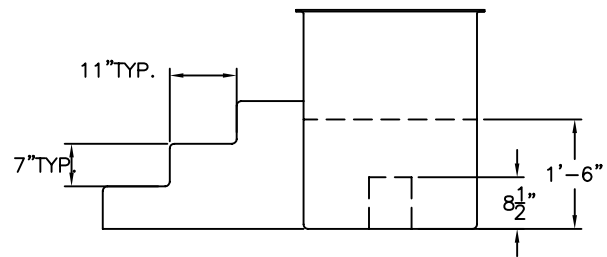

PLAN VIEW

Capacity: 100 gal.

This tank will actually hold about 175 gallons when full to the top.

SIDE VIEW

PERSPECTIVE VIEW  
"NO SCALE"

END VIEW

SHEET  
NO. 1 OF 1

DATE: 10-30-02	SHEET FILE NAME: NEW BAPT\EZ
DRAWN BY: JC	REVISION: 0
CHECKED BY:	APPROVED BY: