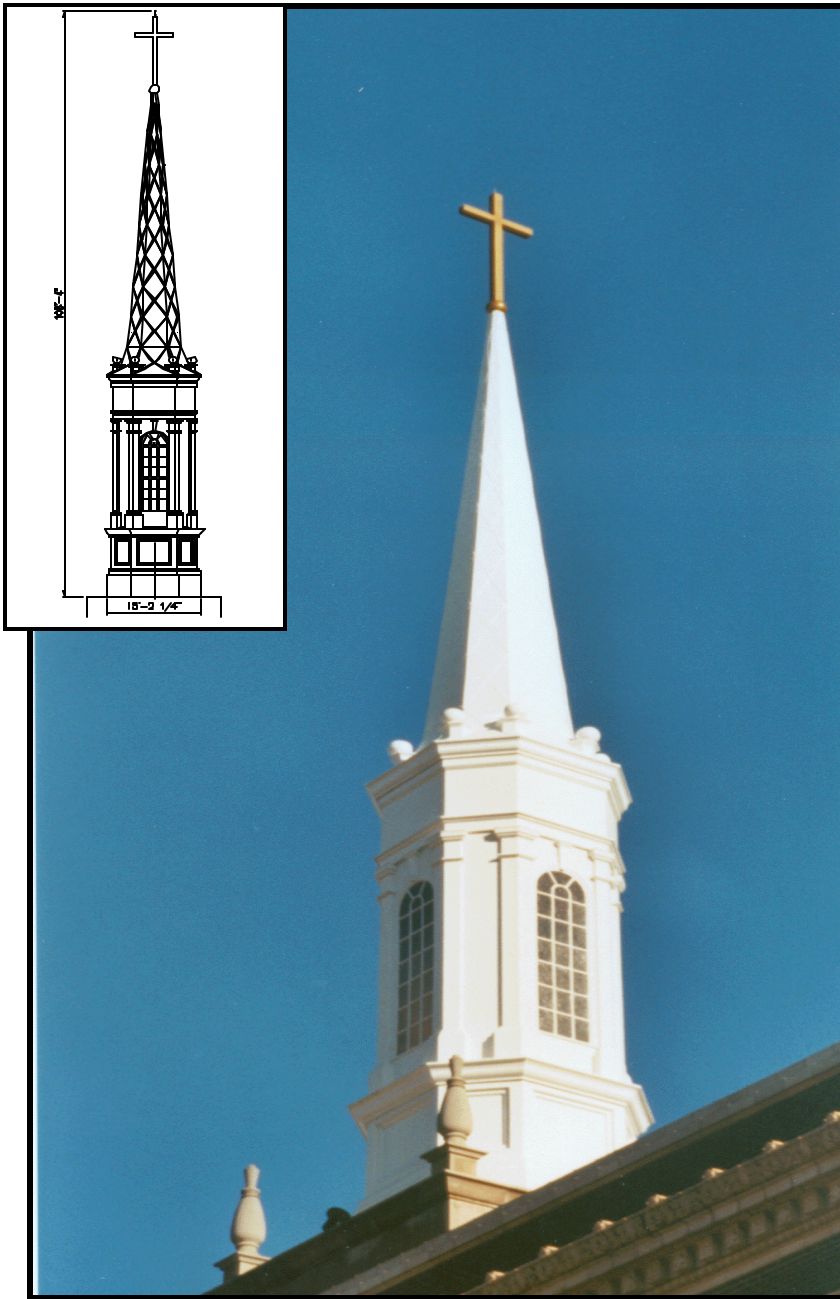

# PROJECT PROFILE

First United Methodist Church  
Shreveport, LA

Located at the head of Texas Street in Shreveport, Louisiana, this community symbol had been destroyed by a tornado. Using original, hand drawn architectural drawings the **Custom Solutions** team at Fiberglass Specialties created an exacting reproduction of the former aluminum steeple.

K-Glass windows, specified for durability, soften the light from afternoon sunsets as it passes through the cupola element.

FIBERGLASS  
SPECIALTIES  
INCORPORATED